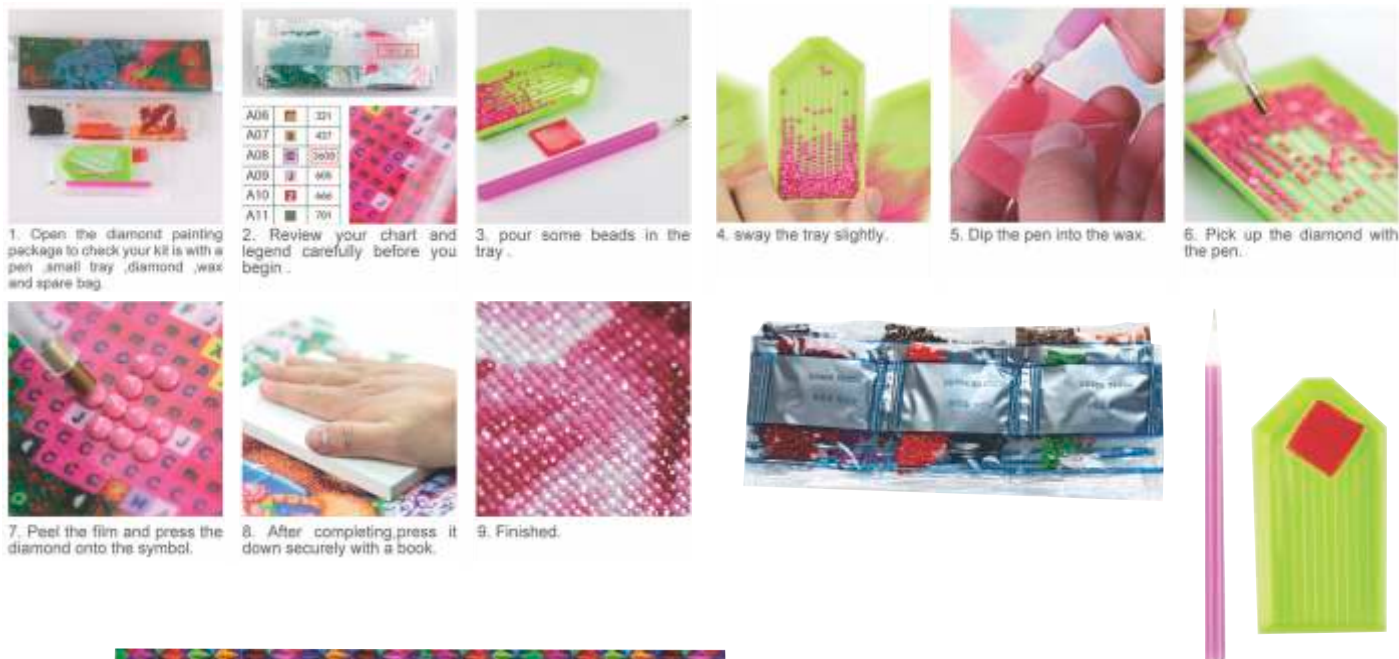

CENTRUM

Panta Plast

EKSKLUZYWNY DYSTRYBUTOR

SPĘDZAJ WAKACJE KREATYWNIE

Z NASZYM PRODUKTAMI

1. Open the diamond painting package to check your kit is with a pen, small tray, diamond, wax and spare bag.

2. Review your chart and legend carefully before you begin.

3. Pour some beads in the tray.

4. Tap the tray slightly.

5. Dip the pen into the wax.

6. Pick up the diamond with the pen.

7. Peel the film and press the diamond onto the symbol.

8. After completing press it down securely with a book.